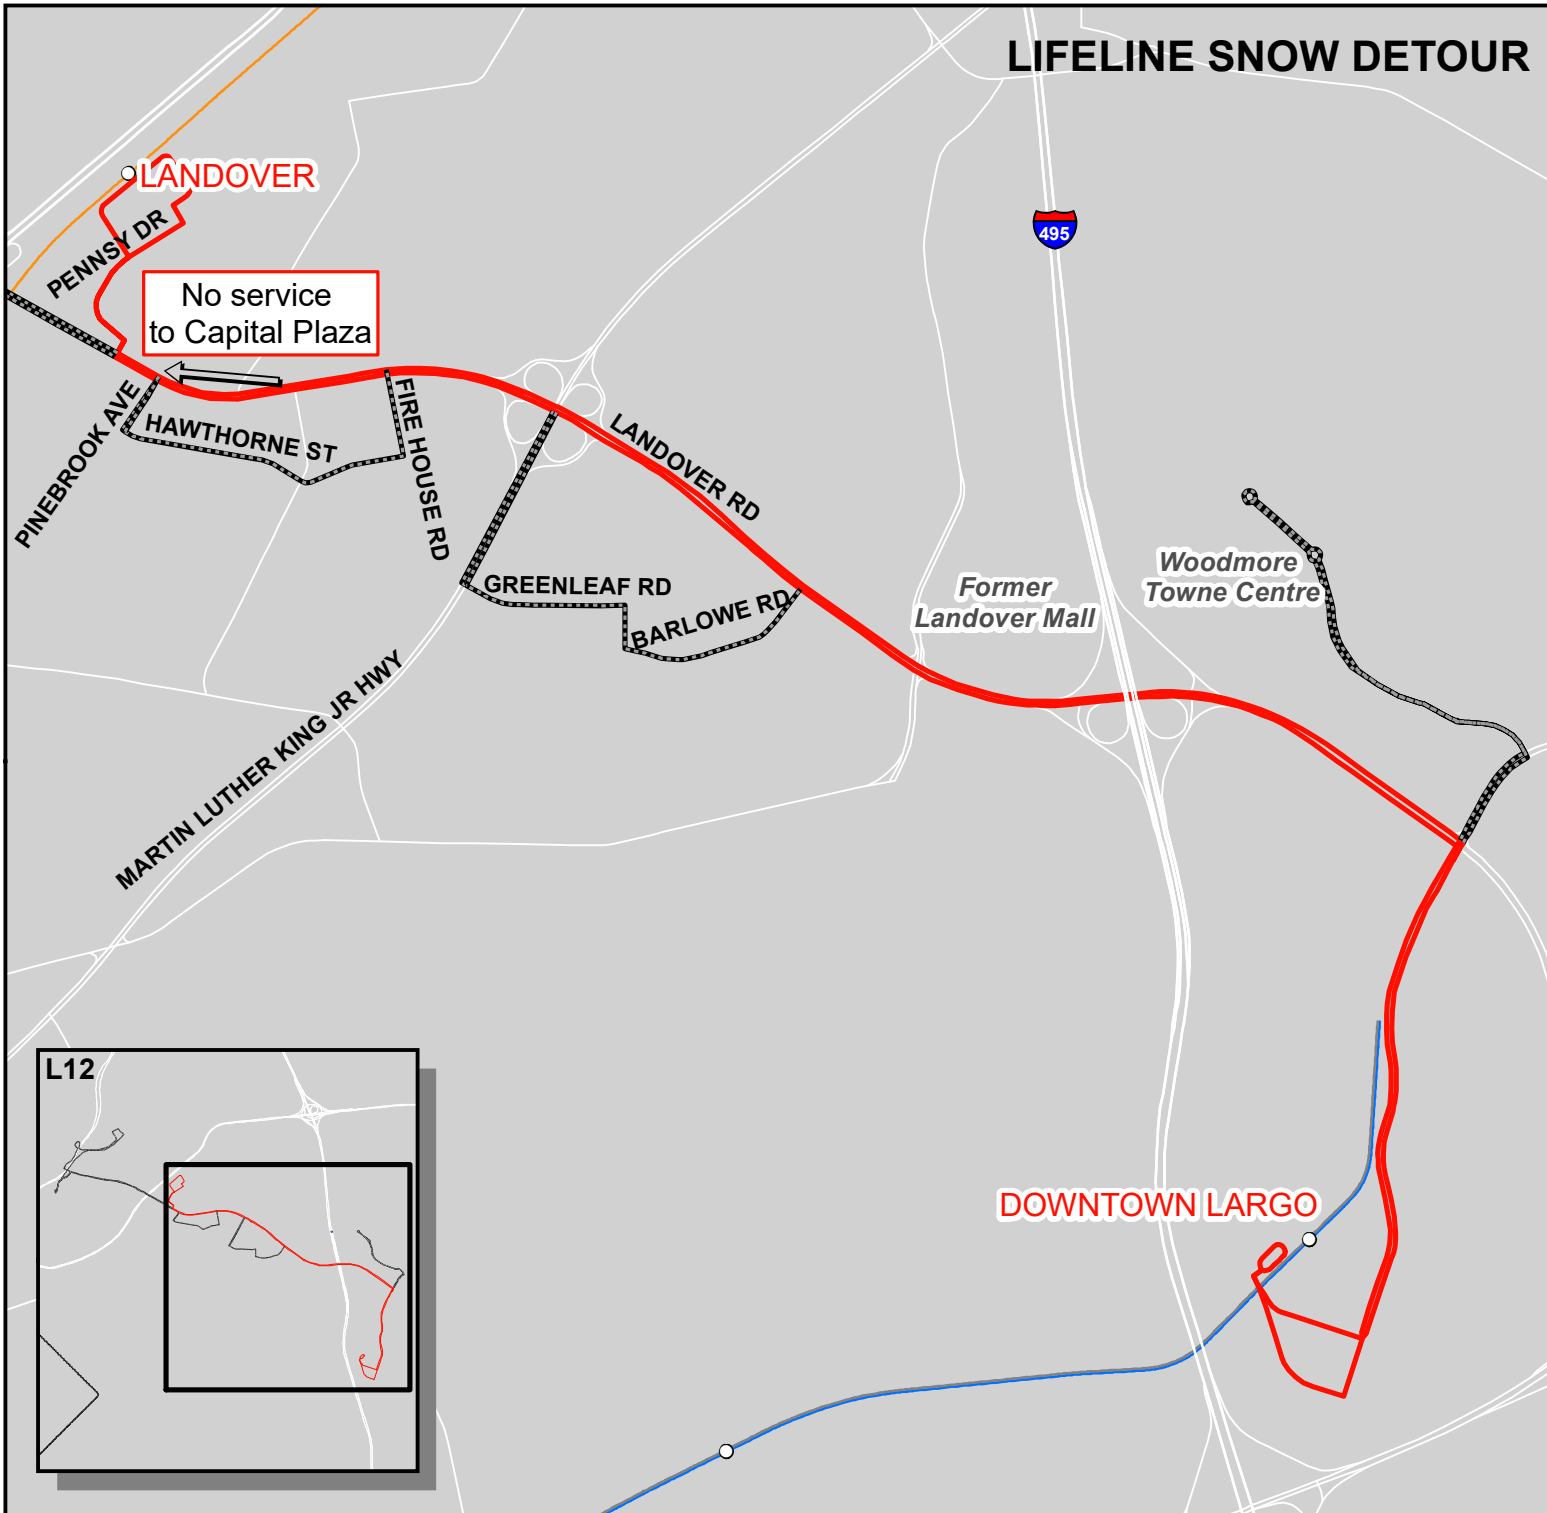

LIFELINE SNOW DETOUR

Metrobus Snow Detour Map

L12

Landover Road Line

Legend

- Not Served During Snow
- L12 Snow Service
- Roads

Winter 2023-2024